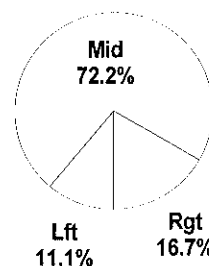

By Period	FG	FGA	FG%	3Pt	3PA	3P%	FT	FTA	FT%	PTS	ORB	DRB	TR	PF	AST	TO	BS	ST	P/S
1st Period	3	6	50.0	0	0	0.00	4	8	50.0	10	0	3	3	3	1	3	1	1	1.00
2nd Period	5	20	25.0	0	4	0.00	1	2	50.0	11	8	7	15	2	1	1	1	5	0.52
3rd Period	4	14	28.6	0	2	0.00	3	6	50.0	11	4	3	7	1	2	2	0	2	0.65
4th Period	4	8	50.0	2	2	100	2	5	40.0	12	0	6	6	9	3	8	0	2	1.20
OT 1	2	4	50.0	0	0	0.00	1	4	25.0	5	0	4	4	5	0	1	0	0	0.83
Game	18	52	34.6	2	8	25.0	11	25	44.0	49	12	23	35	20	7	15	2	10	0.77

Scoring Breakdown