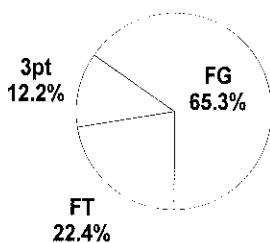

Shot Summary	M/A	%	PTS
3Pt FG	2/8	25.0%	6
2Pt FG	16/44	36.4%	32
Layups - L	1/1	100.0%	2
Layups - R	2/6	33.3%	4
Dunks	0/0	0.0%	0
Putbacks	3/6	50.0%	6
Overall Shooting	18/52	34.6%	38
Free Throws	11/25	44.0%	11
Total Points			49