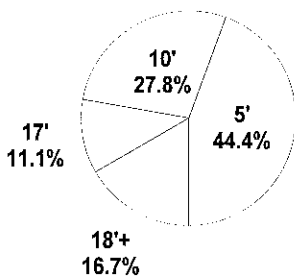

KHSAA Basketball - TEAM SHOT CHART for the Elizabethtown Lady Panthers
Henderson County Lady Colonels vs. Elizabethtown Lady Panthers
DATE: 03/24/2006 TIME: 2:15 pm CST SITE: Diddle Arena-Bowling Green, KY

Shot Summary	M/A	%	PTS
3Pt FG	2/8	25.0%	6
2Pt FG	16/44	36.4%	32
Layups - L	1/1	100.0%	2
Layups - R	2/6	33.3%	4
Dunks	0/0	0.0%	0
Putbacks	3/6	50.0%	6
Overall Shooting	18/52	34.6%	38
Free Throws	11/25	44.0%	11
Total Points			49

By Period	FG	FGA	FG%	3Pt	3PA	3P%	FT	FTA	FT%	PTS	ORB	DRB	TR	PF	AST	TO	BS	ST	P/S
1st Period	3	6	50.0	0	0	0.00	4	8	50.0	10	0	3	3	3	1	3	1	1	1.00
2nd Period	5	20	25.0	0	4	0.00	1	2	50.0	11	8	7	15	2	1	1	1	5	0.52
3rd Period	4	14	28.6	0	2	0.00	3	6	50.0	11	4	3	7	1	2	2	0	2	0.65
4th Period	4	8	50.0	2	2	100	2	5	40.0	12	0	6	6	9	3	8	0	2	1.20
OT 1	2	4	50.0	0	0	0.00	1	4	25.0	5	0	4	4	5	0	1	0	0	0.83
Game	18	52	34.6	2	8	25.0	11	25	44.0	49	12	23	35	20	7	15	2	10	0.77

Scoring Breakdown

Scoring Range