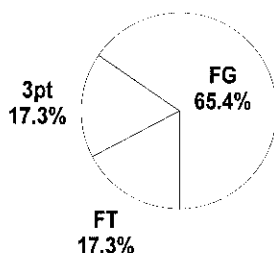

Shot Summary	M/A	%	PTS
3Pt FG	3/10	30.0%	9
2Pt FG	17/41	41.5%	34
Layups - L	3/3	100.0%	6
Layups - R	3/4	75.0%	6
Dunks	0/0	0.0%	0
Putbacks	3/6	50.0%	6
Overall Shooting	20/51	39.2%	43
Free Throws	9/20	45.0%	9
Total Points			52