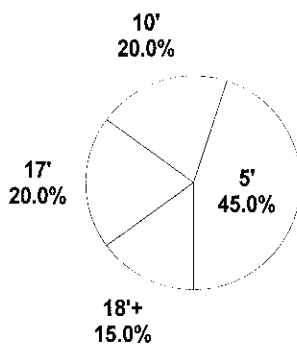

Scoring Range